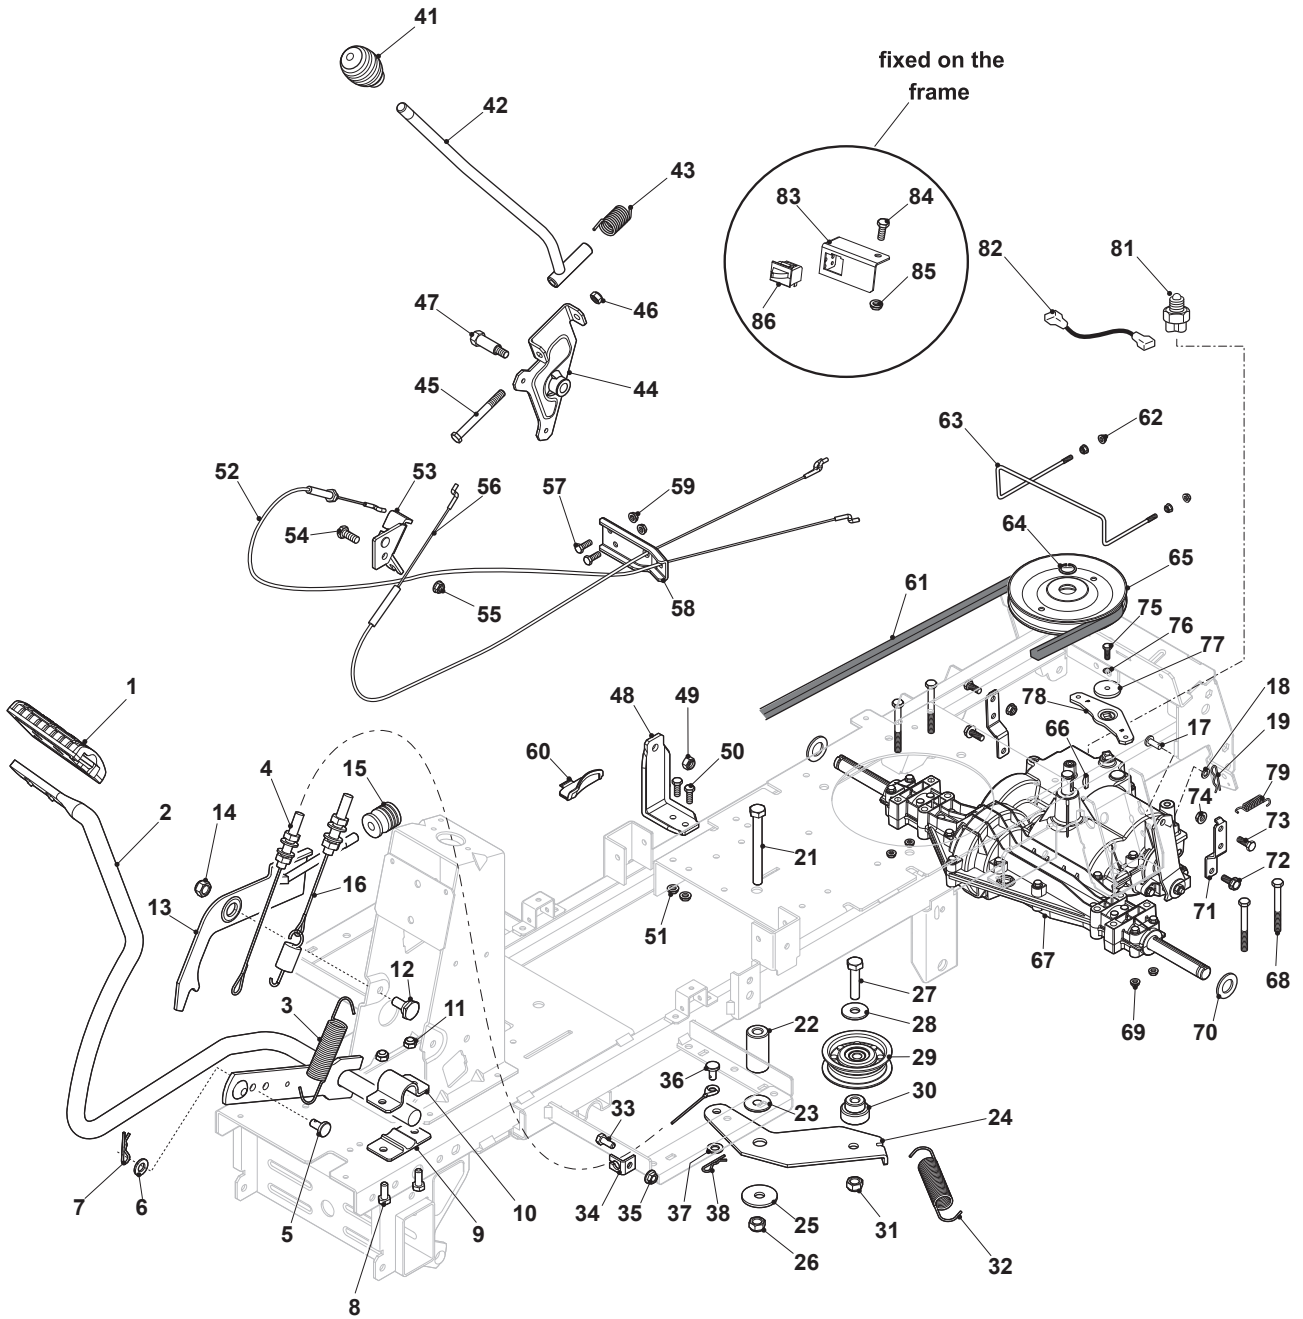

Fig.	Quantity	Part No	Description	Notes
1	1	325110391/0	Clamp Cover	
2	1	384503013/0	Pedal	
3	2	127430594/0	Spring	
4	1	384004607/0	Tightener Cable	
5	1	127510120/0	Pin	
6	1	112521350/0	Washer	
7	1	124487997/0	Cotter Pin	
8	4	112791400/0	Screw	
9	2	325785350/0	Support	
10	2	325547231/0	Plate	
11	4	112154510/0	Nut	
12	1	122524970/3	Pin	
13	1	384002097/0	Brake Control Rod	
14	1	112154210/0	Nut	
15	1	127395050/1	Knob	
16	1	384004603/0	Cable, Thread Engine Brake	
17	1	127510120/0	Pin	
18	1	325670011/0	Antifriction Washer	
19	1	124487997/0	Cotter Pin	
21	1	112691900/0	Screw	
22	1	127160065/0	Spacer	
23	1	122041980/0	Bushing	
24	1	384307003/0	Tightener Lever	
25	1	112523070/0	Washer	
26	1	112155000/0	Nut	
27	1	112691115/0	Screw	
28	1	112523060/0	Washer	
29	1	127604015/0	Pulley	
30	1	127160064/0	Spacer	
31	1	112155000/0	Nut	
32	1	127430594/0	Spring	
33	1	112791200/1	Screw	
34	1	322806619/0	Support	
35	1	112292102/0	Nut	
36	1	127510120/0	Pin	
37	1	112521350/0	Washer	
38	1	124487997/0	Cotter Pin	
41	1	125394510/0	Knob	
42	1	384317097/0	Lever, Speed Drive Control	
43	1	125430226/0	Spring	
44	1	384773579/0	Bracket	
45	1	112692050/0	Screw	
46	1	112155000/0	Nut	
47	1	127510122/0	Bracket	
48	1	327772197/0	Bracket	
49	1	112154210/0	Nut	
50	2	112791200/1	Screw	
51	2	112292102/0	Nut	
52	1	384004602/0	Wire	
53	1	327772195/0	Front Bracket	
54	1	112792611/0	Screw	