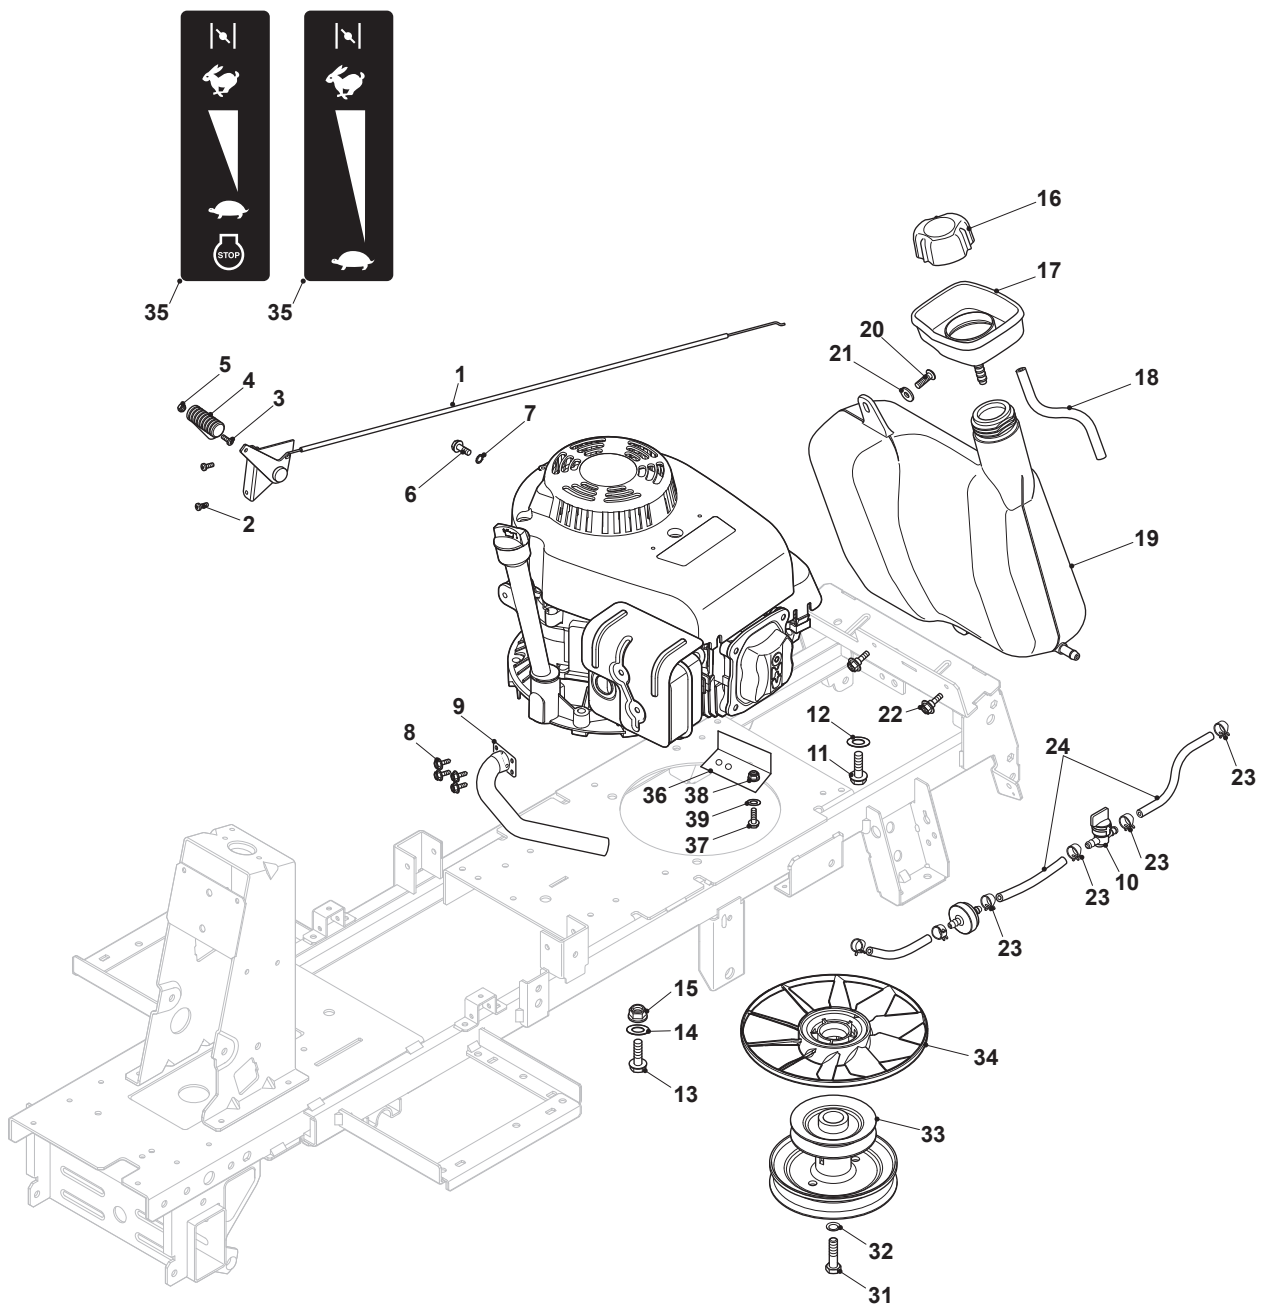

Fig.	Quantity	Part No	Description	Notes
33	1	384601500/1	Pulley	Wheels Type A - 13 inch
33	1	384601501/1	Pulley	Wheels Type B - 11 inch
1	1	184000256/0	Throttle Cable	
2	2	125943012/0	Screw	
3	1	112726388/0	Screw	
4	1	125394501/0	Knob	
5	1	112290800/0	Nut	
6	1	112735599/0	Screw	
7	1	112540040/0	Washer	
8	1	112735110/0	Screw	
9	1	118738252/0	Exhaust Tube	
11	3	112735108/1	Screw	
12	3	112540070/0	Washer	
16	1	127790000/1	Fuel Cap	
17	1	327600180/0	Tank Protection	
18	1	327869054/1	Fuel Discharge Pipe	
19	1	327733008/0	Fuel Tank	
20	1	112727801/0	Screw	
21	1	112523040/0	Washer	
22	2	125943010/0	Screw	
23	4	118375051/1	Fair Led	
24	1	325869035/1	Connecting Tube	
31	1	112735694/0	Screw	Wheels Type B - 11 inch
31	1	112736850/0	Screw	Wheels Type A - 13 inch
32	1	112543000/0	Washer	
35	1	114366874/0	Label	for Electric Start
35	1	114366873/0	Label	for Manual Start
36	1	327772239/0	Bracket	
37	1	112791200/1	Screw	
39	1	122675110/0	Washer	
40	1	327730001/0	Plastic Intake Separator	
41	2	112521460/0	Washer	
42	2	112731580/0	Screw	
43	1	127730000/0	Sponge Intake Separator	
38	1	112154510/0	Nut	