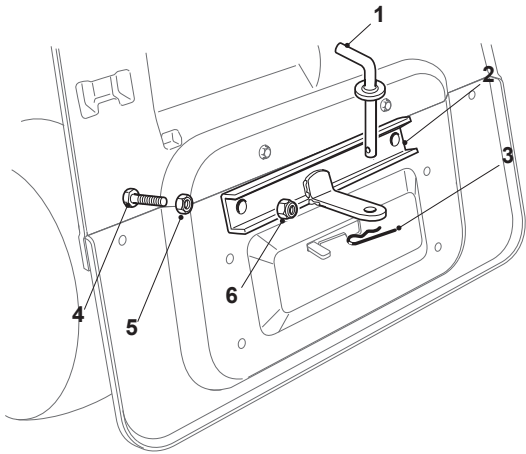

Fig.	Quantity	Part No	Description	Notes
1	1	327060111/1	Protection Carter	
2	1	327060109/0	Right Belt Protection Carter	
3	1	327060108/1	Transmission Plate Protection	
4	1	327060110/0	Left Belt Protection	
5	5	125943011/0	Screw	
6	4	112604899/0	Crown Fastener	
7	2	125943010/0	Screw	

Fig.	Quantity	Part No	Description	Notes
2	1	118120012/0	Battery	
3	1	182180051/0	Battery Charger Kit	CE plug
3	1	182180053/0	Battery Charger	UK plug
4	2	112360352/0	Nut	
5	2	112735110/0	Screw	
6	1	118736110/0	Starter Relay	
7	2	118564861/1	Protection	
8	1	119410618/0	Microswitch	
9	2	119410606/0	Microswitch	
10	1	133500007/0	Fuse Carrier	
11	1	133340040/0	Fuse 10 A	
12	1	133215000/0	Cover	
13	1	118450075/1	Starting Switch	
14	1	118210023/0	Starting Key	
15	2	112728711/0	Screw	
16	1	127600119/0	Electronic Card Upper Protecti	
18	2	112729601/1	Screw	
19	1	127600118/0	Electronic Card Lower Protection	
20	1	119410614/0	Microswitch	
1	1	184040139/0	Cables Ass.Y	
17	1	127722359/0	Electronic Card	

Fig.	Quantity	Part No	Description	Notes
1	1	125510021/1	Hitch Pin	
2	1	382033109/0	Rod	
3	1	124487999/0	Spring Pin	
4	2	112794300/0	Screw	
5	2	112295200/0	Nut	
6	2	112156602/0	Nut	
11	3	125253004/0	Mulch.Kit Fixing Hook	
12	1	125840011/1	Tie Rod	
13	1	325280000/1	Handgrip	
14	1	327394003/2	Handle	
15	2	127510116/0	Pin	
16	1	327140058/0	Deflettore Post.	
17	1	125430218/1	Spring	
18	1	327140057/0	Deflettore Anter.	
19	1	112818700/0	Screw	
20	1	127047013/0	Bushing	
21	1	322672152/0	Antifriction Washer	
22	1	112155000/0	Nut	
23	2	125510022/1	Pin	
24	2	124487998/0	Cotter Pin	
25	2	127510127/0	Pin	
26	1	327600181/0	Stone Guard, Black	