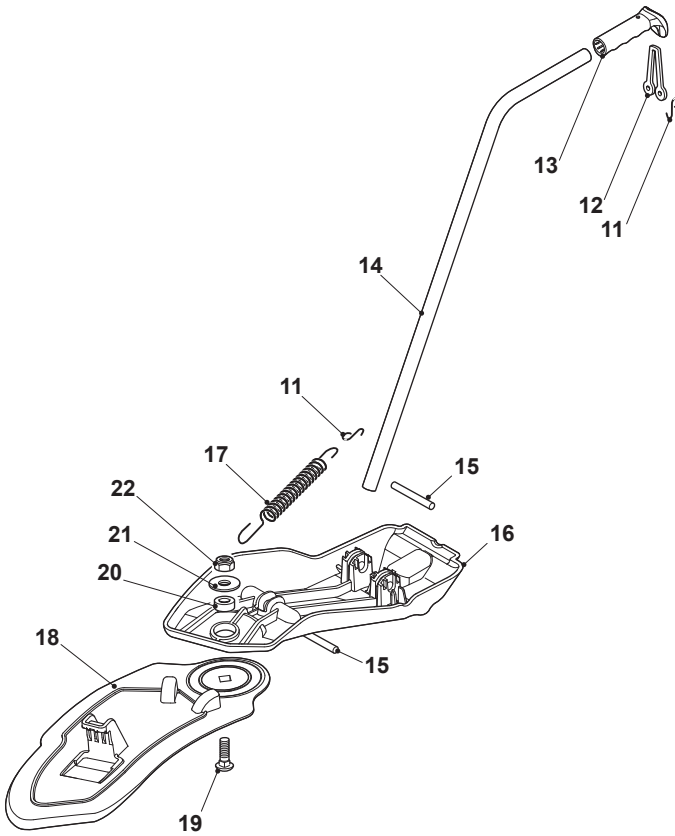

Fig.	Quantity	Part No	Description	Notes
52	1	112794400/0	Screw	
53	1	127047017/0	Bushing	
55	1	112139480/0	Feather	
56	1	127604014/0	Pulley	
57	1	112793102/0	Screw	
58	1	112583500/0	Grower	
59	1	125670007/0	Washer	
60	1	384207251/0	Blade Shaft Support	
61	2	119216040/0	Bearing	
62	1	127023003/0	Shaft	
63	1	125430259/0	Spring	
64	1	325160501/0	Dust Cover Disc	
65	1	112609260/0	Seeger	
66	4	112818700/0	Screw	
67	4	112154210/0	Nut	
68	1	112139100/0	Feather, Crankshaft Ø 22,2	
69	1	125463200/0	Blade Hub	
70	1	184109505/0	Blade Winged	
71	1	112508125/0	Elastic Washer	
72	1	112523080/0	Washer	
73	1	112735694/0	Screw	
74	1	327315151/0	Lever	
74	1	327315151/1	Lever	

Fig.	Quantity	Part No	Description	Notes
1	1	327060111/1	Protection Carter	
2	1	327060109/0	Right Belt Protection Carter	
3	1	327060108/1	Transmission Plate Protection	
4	1	327060110/0	Left Belt Protection	
5	5	125943011/0	Screw	
6	4	112604899/0	Crown Fastener	
7	2	125943010/0	Screw	

Fig.	Quantity	Part No	Description	Notes
1	1	125510021/1	Hitch Pin	
2	1	382033109/0	Rod	
3	1	124487999/0	Spring Pin	
4	2	112794300/0	Screw	
5	2	112295200/0	Nut	
6	2	112156602/0	Nut	
11	3	125253004/0	Mulch.Kit Fixing Hook	
12	1	125840011/1	Tie Rod	
13	1	325280000/1	Handgrip	
14	1	327394003/2	Handle	
15	2	127510116/0	Pin	
16	1	327140058/0	Deflettore Post.	
17	1	125430218/1	Spring	
18	1	327140057/0	Deflettore Anter.	
19	1	112818700/0	Screw	
20	1	127047013/0	Bushing	
21	1	322672152/0	Antifriction Washer	
22	1	112155000/0	Nut	
23	2	125510022/1	Pin	
24	2	124487998/0	Cotter Pin	
25	2	127510127/0	Pin	
26	1	327600181/0	Stone Guard, Black	