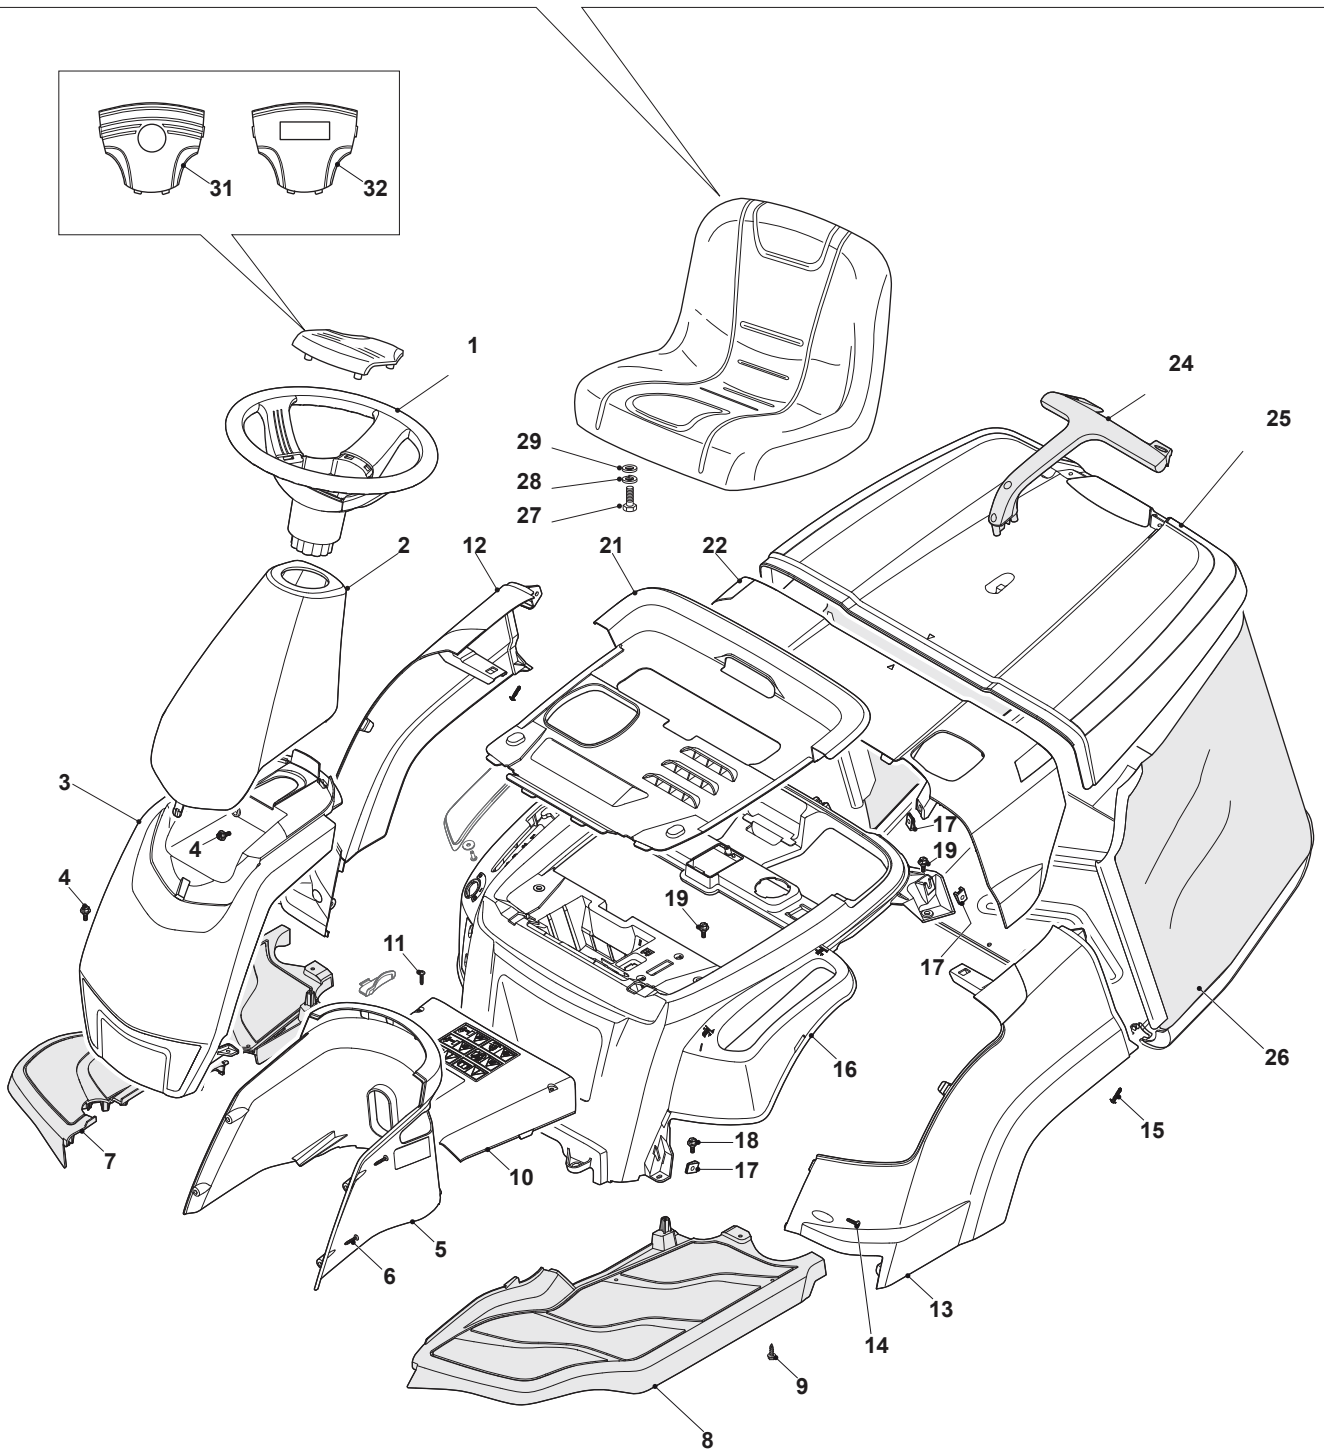

Fig.	Quantity	Part No	Description	Notes
1	1	325961220/0	Steering Wheel	
2	1	327110486/0	Steering Column Cover, Grey	
2	1	327110487/0	Steering Column Cover, Black	
2	1	327110519/0	Steering Column Cover, Stiga Grey	
3	1	327110492/0	Front Cover, Yellow	
3	1	327110493/0	Front Cover, White	
3	1	327110510/0	Steering Column Cover, Red	
3	1	327110528/0	Front Cover, Green	
4	4	125943010/0	Screw	
5	1	327110483/0	Rear Steering Column Cover, Grey	
5	1	327110518/0	Rear Cover, Grey Stiga	
5	1	327110522/0	Rear Cover, Black	
6	4	112728300/0	Screw	
7	1	327500501/0	Right Footboard	
8	1	327500500/0	Left Footboard	
9	14	112735402/0	Screw	
11	2	112728300/0	Screw	
12	1	327110488/0	Right Wheels Cover, Yellow	
12	1	327110489/0	Right Wheels Cover, White	
12	1	327110511/0	Right Rear Cover, Red	
12	1	327110529/0	Right Wheels Cover, Green	
12	1	327110533/0	Right Wheels Cover, Black	
13	1	327110490/0	Left Wheels Cover, Yellow	
13	1	327110491/0	Left Wheels Cover, White	
13	1	327110512/0	Left Rear Cover, Red	
13	1	327110530/0	Left Wheels Cover, Green	
13	1	327110534/0	Left Wheels Cover, Black	
14	6	112727801/0	Screw	
15	6	112728300/0	Screw	
16	1	327110480/1	Grey Frame Cover	
16	1	327110517/1	Grey Frame Cover	
16	1	327110521/1	Frame Cover Black	
17	10	112437507/0	Rapid Fixing Plate	
18	10	112728300/0	Screw	
19	6	125943010/0	Screw	
21	1	327110481/1	Engine Black Cover	
22	1	327110494/0	Cover, Yellow	
22	1	327110495/0	Cover, White	
22	1	327110514/0	Rear Cover, Red	
22	1	327110532/0	Cover, Green	
22	1	327110536/0	Cover, Black	
24	1	327394004/0	Handle, Black	
25	1	327110484/0	Grass-Catcher Cover, Yellow	
25	1	327110485/0	Grass-Catcher Cover, White	
25	1	327110513/0	Red Grass-catcher Cover	
25	1	327110531/0	Grass-Catcher Cover, Green	
25	1	327110535/0	Grass-Catcher Cover, Black	
26	1	184106074/0	Box, Fabric	
27	4	112793101/0	Screw	
28	4	112583500/0	Grower	
29	4	112523060/0	Washer