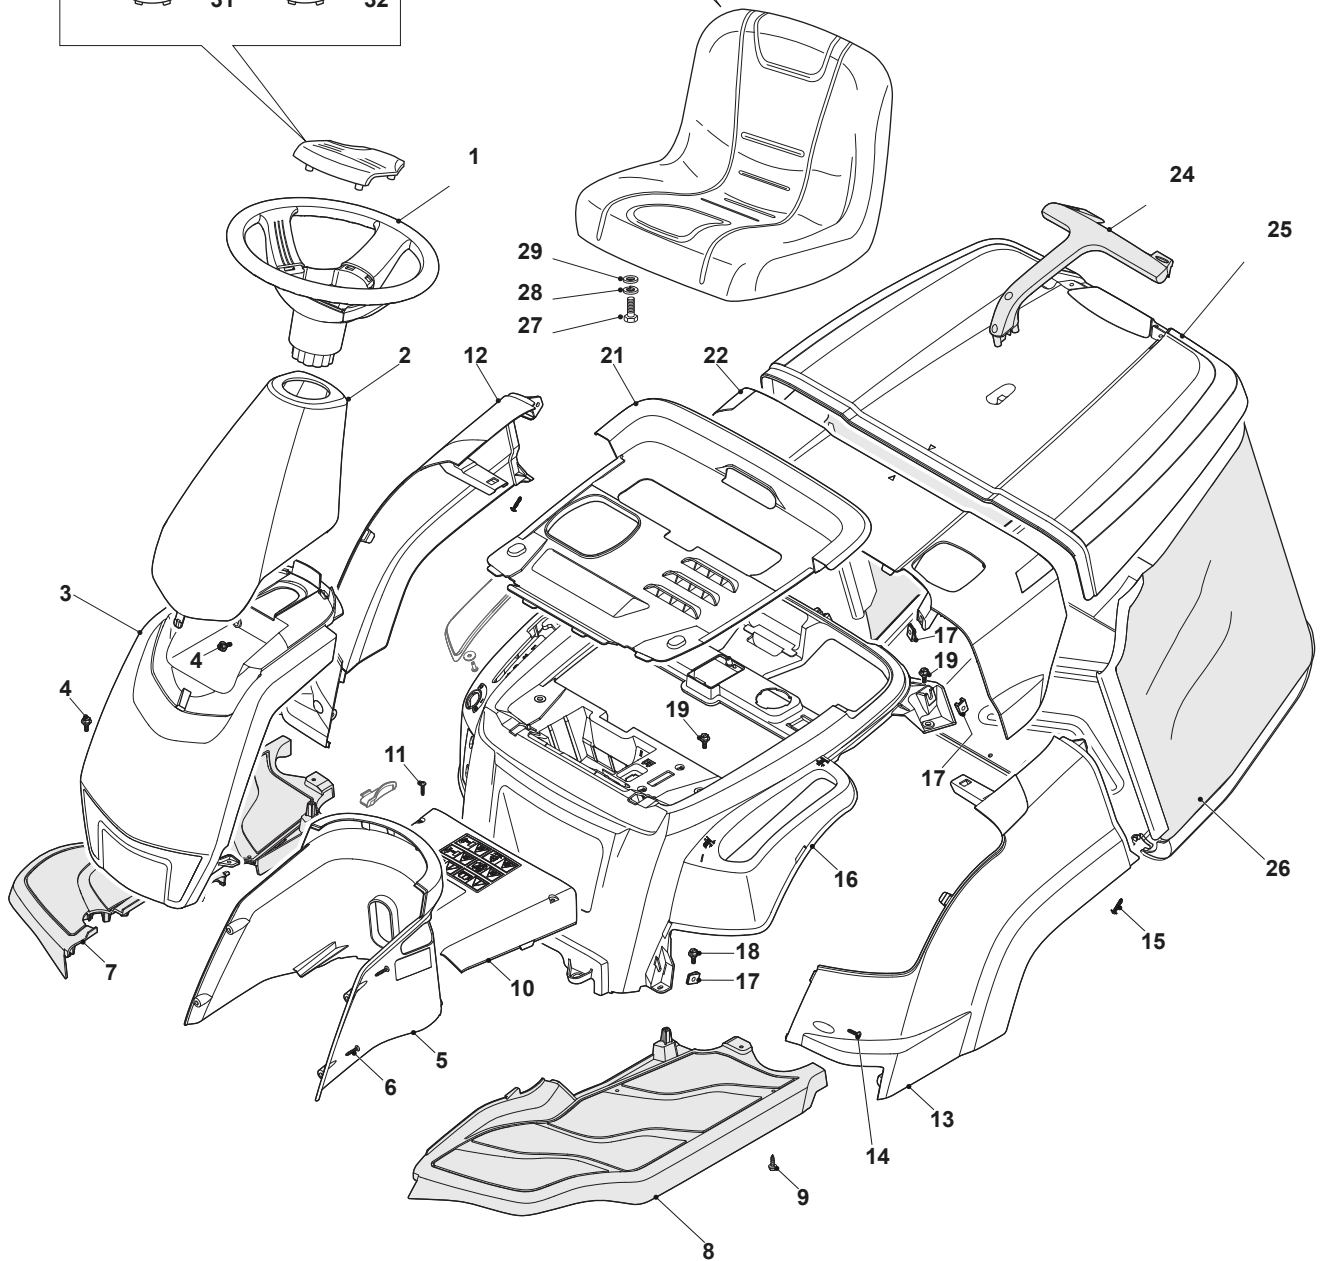

Ride-on 66 Body

Issue 8 - 2015

Fig.	Quantity	Part No	Description	Notes
31	1	325580503/0	Steering Plate Cover	
32	1	325580504/0	Steering Plate Cover	
35	1	125722472/0	Seat	
36	1	125722463/0	Seat	
37	1	125722453/1	Seat	
38	1	125722471/0	Seat	
39	1	125722456/0	Seat	
40	1	125722470/0	Seat	
41	1	125722477/0	Seat	
10	1	327110566/0	Central Cover, Grey	
10	1	327110568/0	Central Cover, Black	
10	1	327110567/0	Central Cover, Grey	