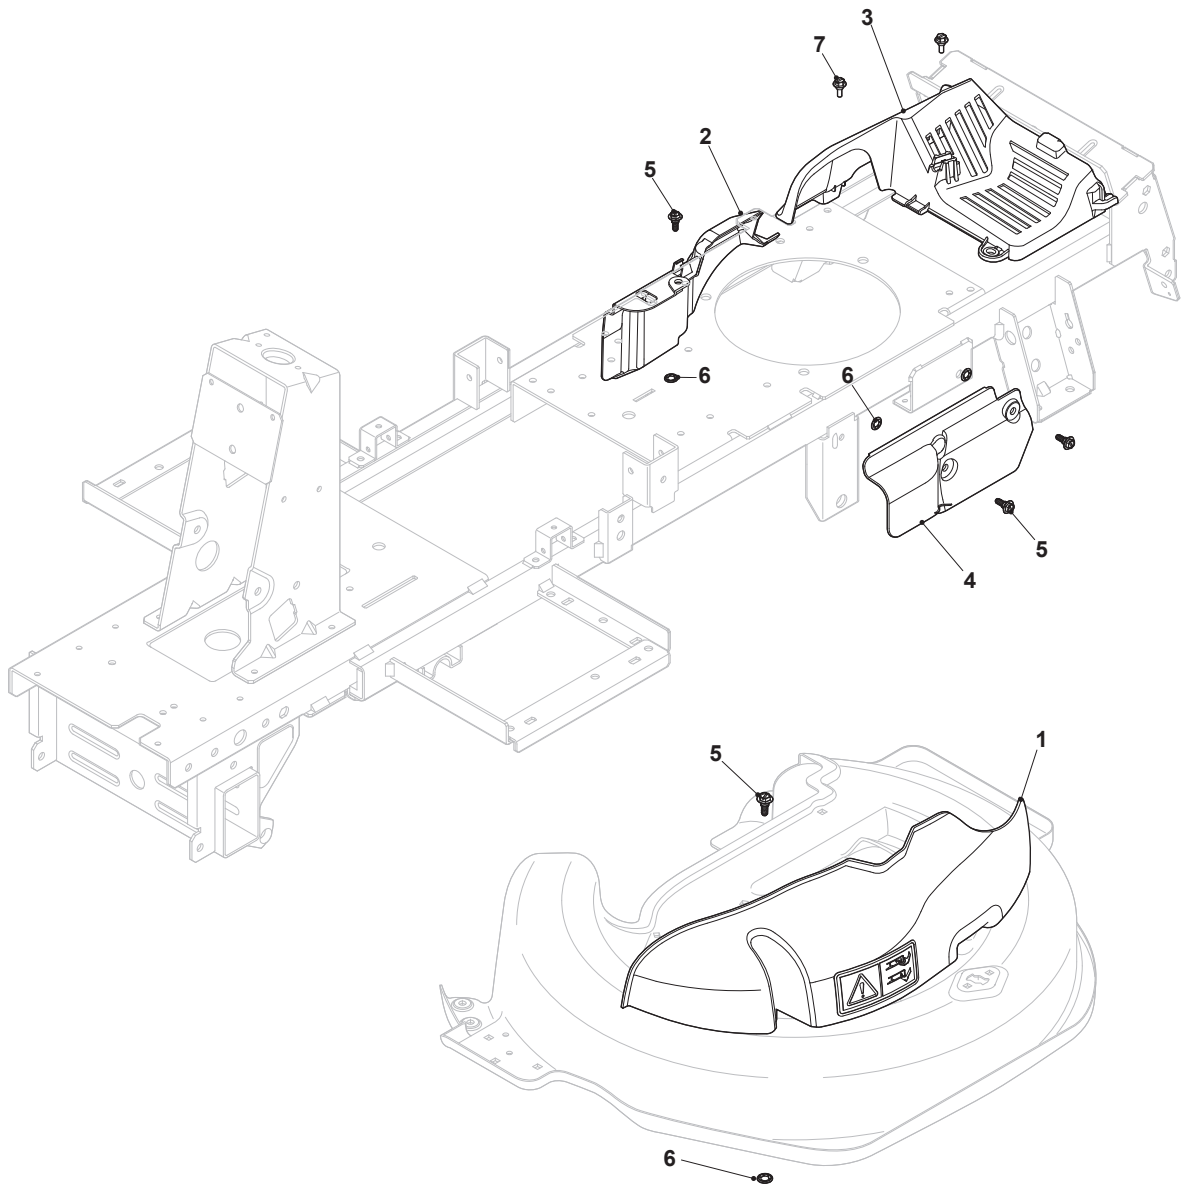

Fig.	Quantity	Part No	Description	Notes
52	1	112794400/0	Screw	
53	1	127047017/0	Bushing	
55	1	112139480/0	Feather	
56	1	127604014/0	Pulley	
57	1	112793102/0	Screw	
58	1	112583500/0	Grower	
59	1	125670007/0	Washer	
60	1	384207251/0	Blade Shaft Support	
61	2	119216040/0	Bearing	
62	1	127023003/0	Shaft	
63	1	125430259/0	Spring	
64	1	325160501/0	Dust Cover Disc	
65	1	112609260/0	Seeger	
66	4	112818700/0	Screw	
67	4	112154210/0	Nut	
68	1	112139100/0	Feather, Crankshaft Ø 22,2	
69	1	125463200/0	Blade Hub	
70	1	184109505/0	Blade Winged	
71	1	112508125/0	Elastic Washer	
72	1	112523080/0	Washer	
73	1	112735694/0	Screw	
74	1	327315151/0	Lever	
74	1	327315151/1	Lever	