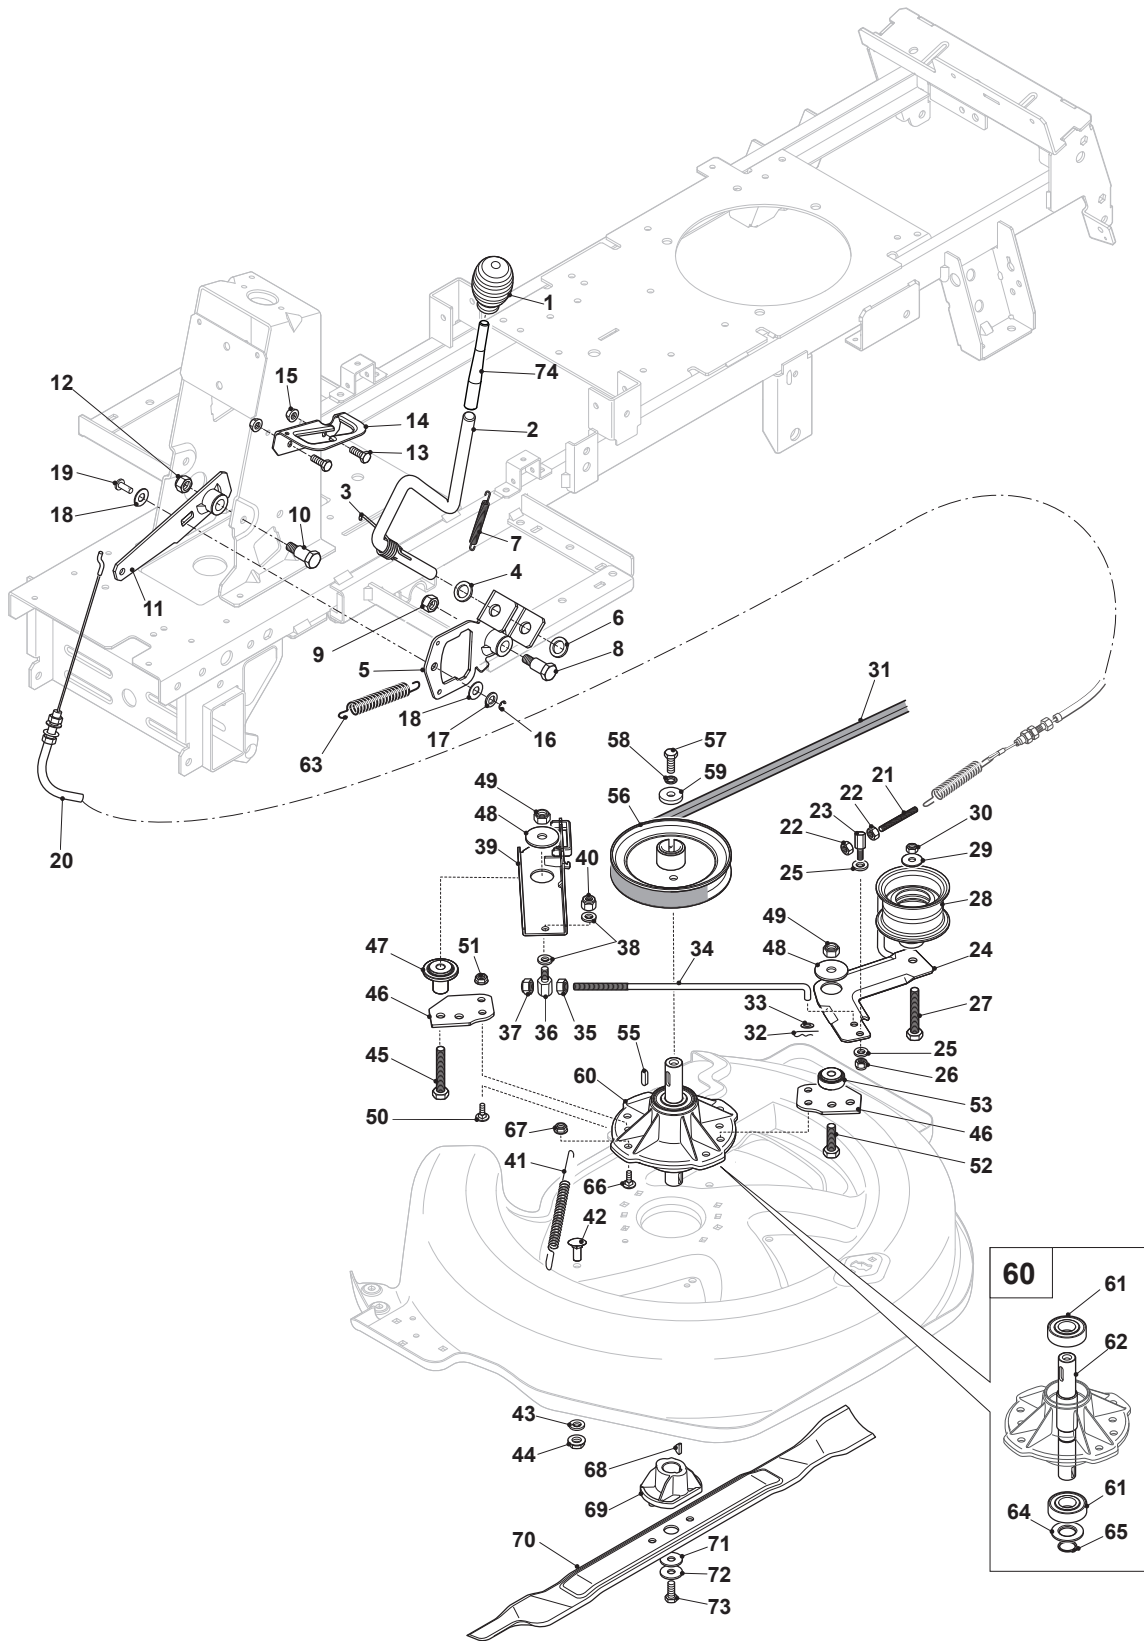

Fig.	Quantity	Part No	Description	Notes
52	1	112794400/0	Screw	
53	1	127047017/0	Bushing	
55	1	112139480/0	Feather	
56	1	127604014/0	Pulley	
57	1	112793102/0	Screw	
58	1	112583500/0	Grower	
59	1	125670007/0	Washer	
60	1	384207251/0	Blade Shaft Support	
61	2	119216040/0	Bearing	
62	1	127023003/0	Shaft	
63	1	125430259/0	Spring	
64	1	325160501/0	Dust Cover Disc	
65	1	112609260/0	Seeger	
66	4	112818700/0	Screw	
67	4	112154210/0	Nut	
68	1	112139100/0	Feather, Crankshaft Ø 22,2	
69	1	125463200/0	Blade Hub	
70	1	184109505/0	Blade Winged	
71	1	112508125/0	Elastic Washer	
72	1	112523080/0	Washer	
73	1	112735694/0	Screw	
74	1	327315151/0	Lever	
74	1	327315151/1	Lever